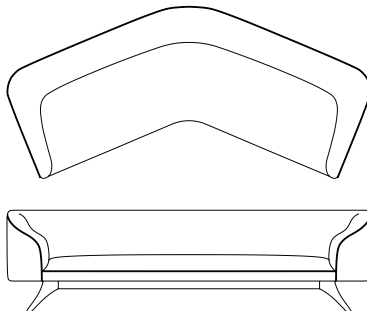

Fifth Avenue Angled Sofa

Model - 506 A | Designed 1955

Species | American Walnut

Finish | Hand Rubbed Oil

C.O.M. | 16 yds

Width | 106 in 269 cm

Depth | 50 in 127 cm

Height | 29 in 74 cm

Seat Height | 17 in 43 cm